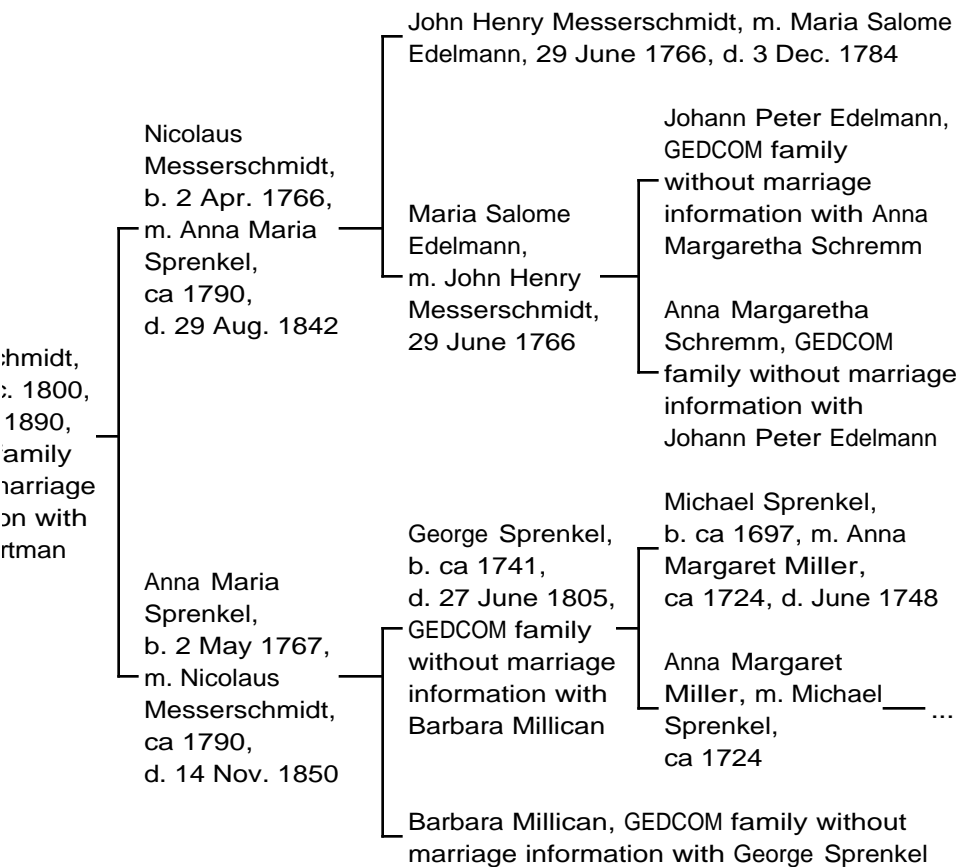

Frederick Hartman, Tobias Hartman, b. ca 1740, GEDCOM family without marriage information with Maria Elizabeth (unknown)